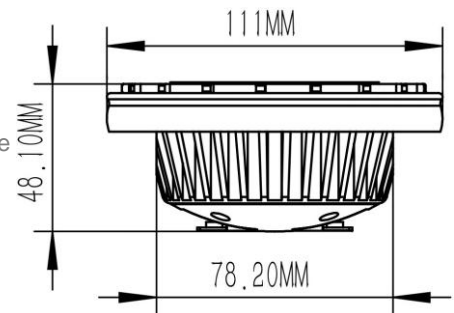

LOW VOLTAGE RGBCW LED PAR36 BULB

Description

Smart RGBCW PAR36 bulb is designed and engineered for outdoor landscape using; Die cast aluminum housing is perfect for heat dissipation and thermal fold-back driver to prevent lamp from overheat damage; 2.4G and Bluetooth 5.0 dual-enabled signal to control lights by both remote and APP, RGBW color changing and 2000K to 5000K tunable function ;Water resistant design for the damp environment;Specifically designed optic suitable for RGBW lighting. Ideal choice for drop-in fixtures carrying PAR36 bulbs

Specifications

WATT	R	G	B	2200K		2700K	3000K	4000K	5000K
	13	13	13	13	13	13	13	13	13
LUMENS	430	680	120	650	680	700	800	870	
BEAM ANGLE	60°								
INPUT	8-16V ac								
IP RATING	IP68								
HOUSING	Die cast aluminum								
FINISH	Black/Blue								
LIFESPAN	50,000 hrs								
LAMP BASE	Screw terminal /GU53								